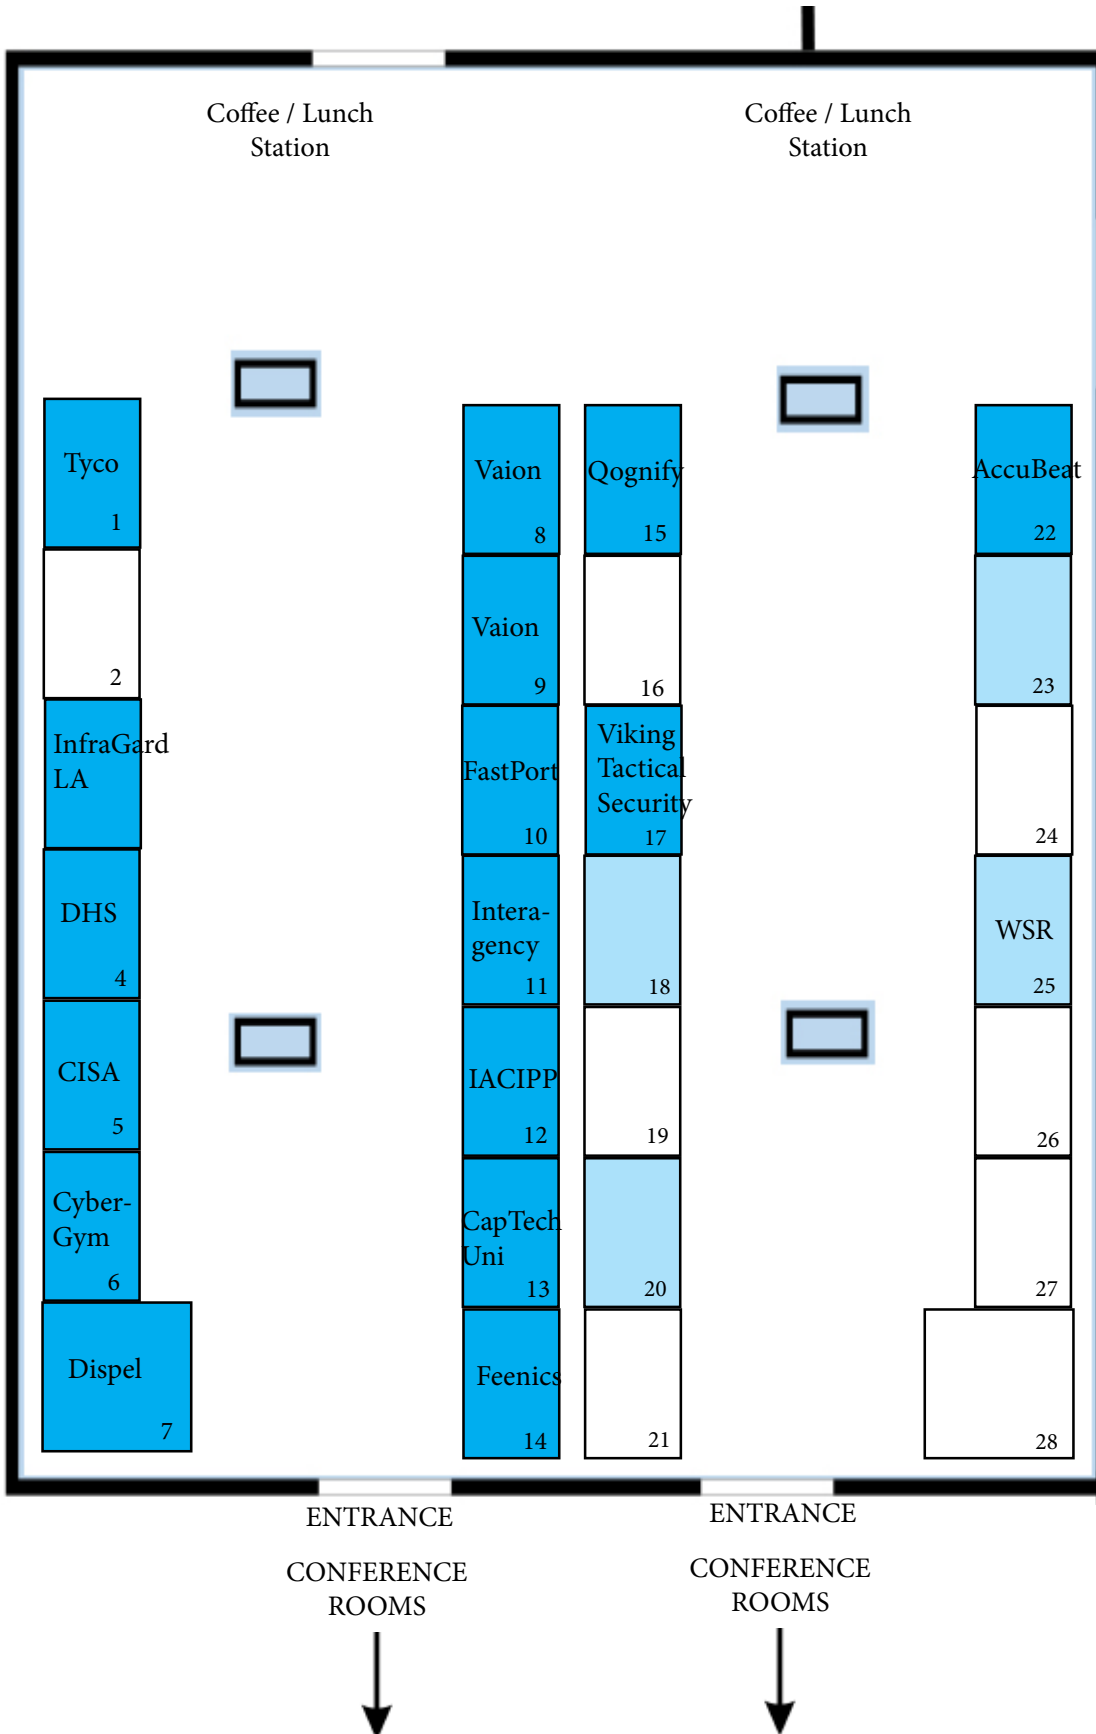

critical infrastructure PROTECTION AND RESILIENCE AMERICAS

October 19th-21st, 2021
 New Orleans, Louisiana
 A Homeland Security Event

FLOORPLAN

Exhibit Hours
 Oct 19 - 1:00pm - 5:30pm
 Oct 20 - 9:30am - 7:30pm
 Oct 21 - 9:30am - 4:30pm

Exhibit Set Up
 Oct 19 - 8:00am - 1:00pm

Exhibit Breakdown
 Oct 21 - 4:30pm - 6:00pm